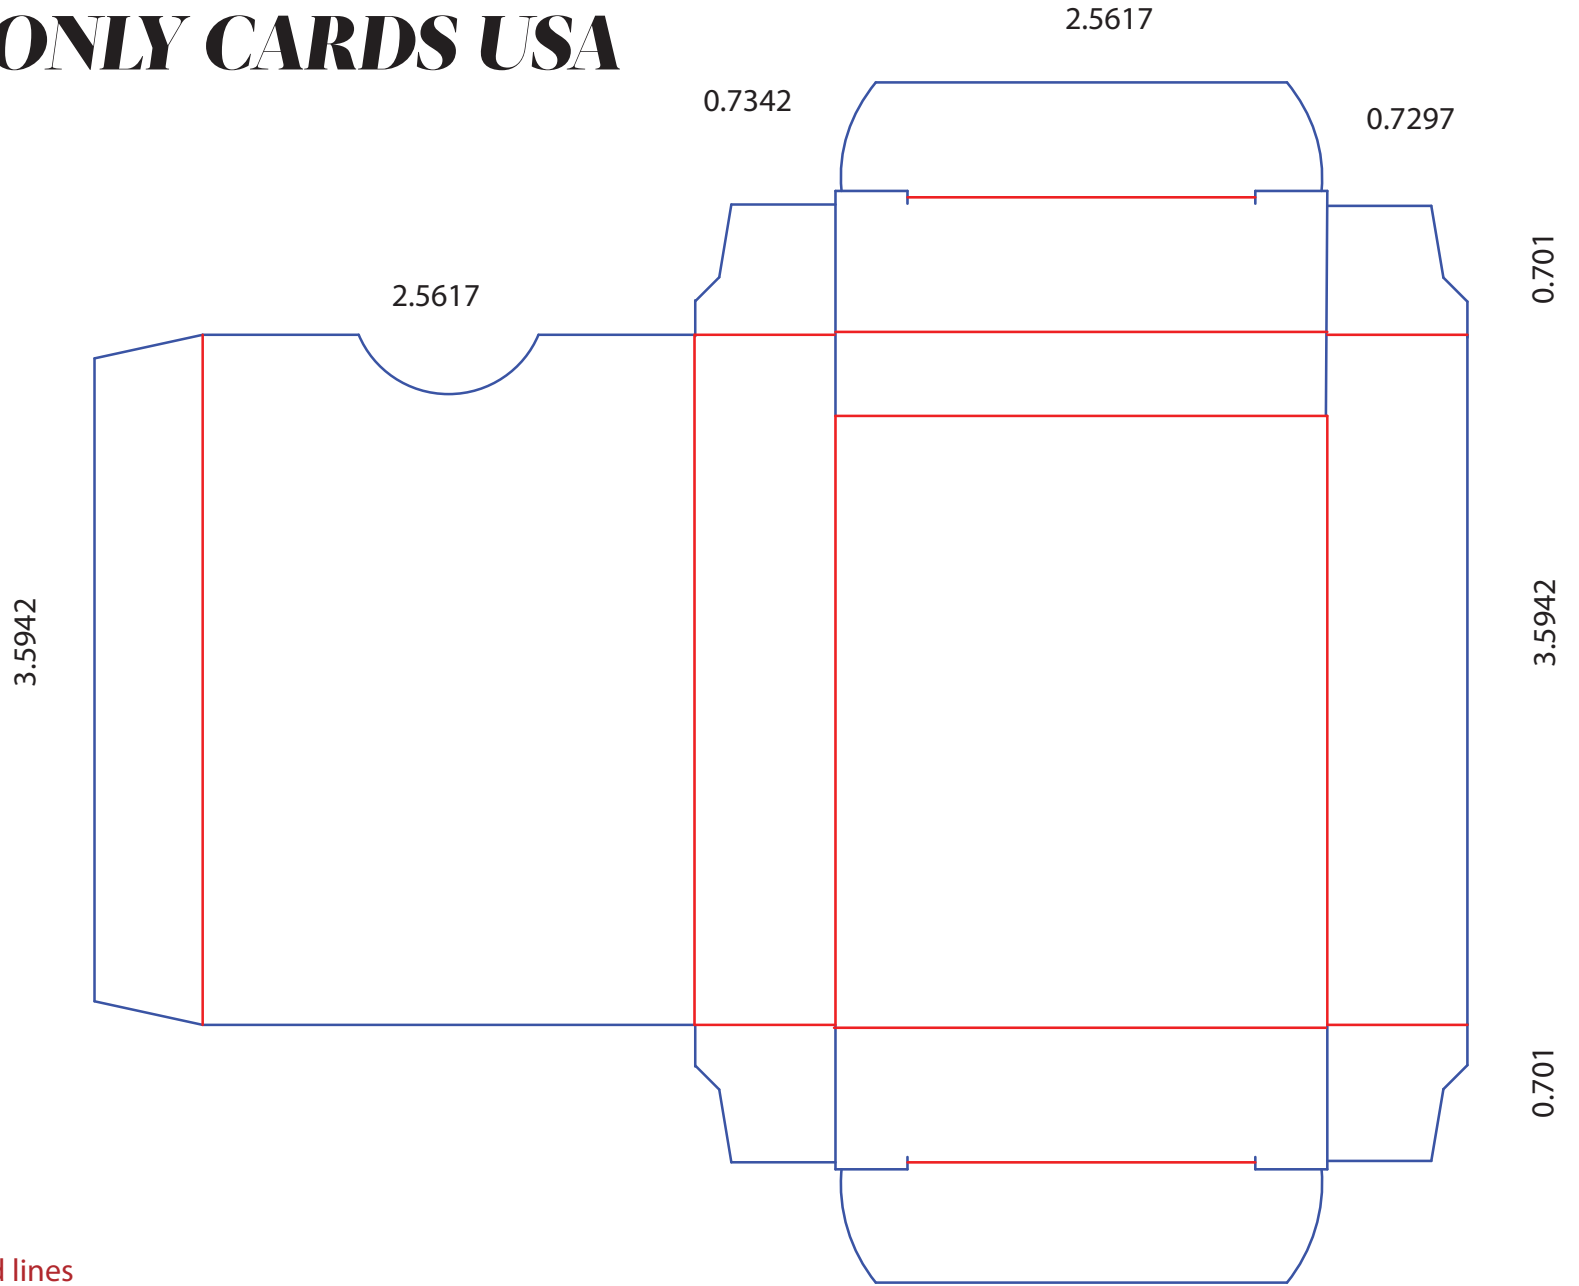

# POKER BOX LAYOUT

## *ONLY CARDS USA*

Blue Lines are Cut Lines  
Red Lines are Score or Fold lines